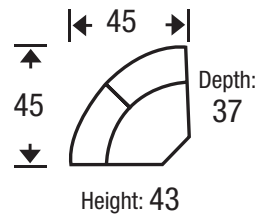

CHAIR 1-1/2

CHAIR

ARMLESS CHAIR

OTTOMAN

OTTOMAN 1-1/2

WEDGE

8-Way
hand tied
Spring Construction

The hallmark in luxury seating.
Limited lifetime warranty.