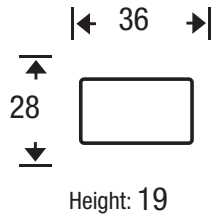

CHAIR 1-1/2

CHAIR

ARMLESS CHAIR

OTTOMAN

OTTOMAN 1-1/2

WEDGE

8-Way
hand tied
Spring Construction

The hallmark in luxury seating.
Limited lifetime warranty.