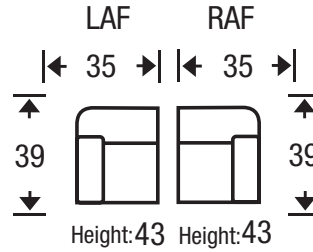

CHAIR 1-1/2

CHAIR

ARMLESS CHAIR

OTTOMAN

OTTOMAN 1-1/2

WEDGE

8-Way
hand tied
Spring Construction

The hallmark in luxury seating.
Limited lifetime warranty.