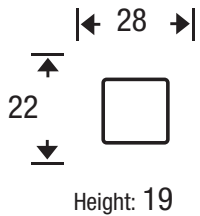

CHAIR 1-1/2

CHAIR

ARMLESS CHAIR

OTTOMAN

OTTOMAN 1-1/2

WEDGE

8-Way
hand tied
Spring Construction

The hallmark in luxury seating.
Limited lifetime warranty.