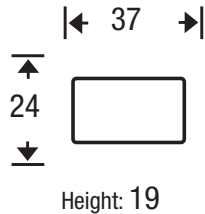

CHAIR 1-1/2

CHAIR

ARMLESS CHAIR

OTTOMAN

OTTOMAN 1-1/2

WEDGE

8-Way
hand tied
Spring Construction

The hallmark in luxury seating.
Limited lifetime warranty.