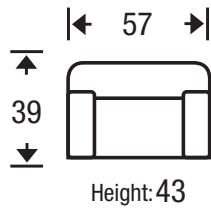

CHAIR 1-1/2

CHAIR

ARMLESS CHAIR

OTTOMAN

OTTOMAN 1-1/2

WEDGE

8-Way
hand tied
Spring Construction

The hallmark in luxury seating.
Limited lifetime warranty.