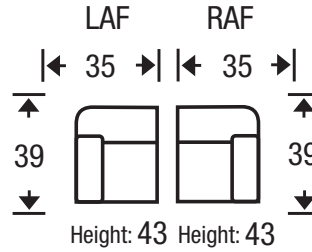

CHAIR 1-1/2

CHAIR

ARMLESS CHAIR

OTTOMAN

OTTOMAN 1-1/2

WEDGE

8-Way
hand tied
Spring Construction

The hallmark in luxury seating.
Limited lifetime warranty.