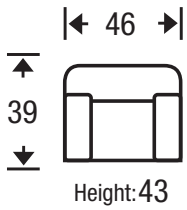

CHAIR 1-1/2

CHAIR

ARMLESS CHAIR

OTTOMAN

OTTOMAN 1-1/2

WEDGE

8-Way
hand tied
Spring Construction

The hallmark in luxury seating.
Limited lifetime warranty.