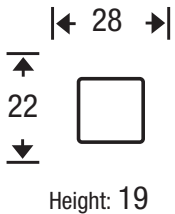

CHAIR 1-1/2

CHAIR

ARMLESS CHAIR

OTTOMAN

OTTOMAN 1-1/2

WEDGE

8-Way
hand tied
Spring Construction

The hallmark in luxury seating.
Limited lifetime warranty.