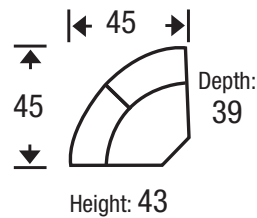

CHAIR 1-1/2

CHAIR

ARMLESS CHAIR

OTTOMAN

OTTOMAN 1-1/2

WEDGE

8-Way
hand tied
Spring Construction

The hallmark in luxury seating.
Limited lifetime warranty.