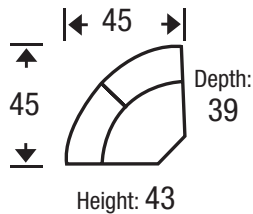

CHAIR 1-1/2

CHAIR

ARMLESS CHAIR

OTTOMAN

OTTOMAN 1-1/2

WEDGE

8-Way
hand tied
Spring Construction

The hallmark in luxury seating.
Limited lifetime warranty.