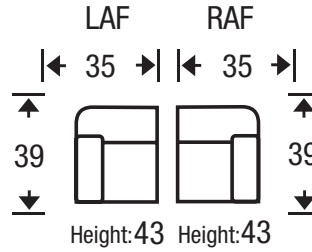

CHAIR 1-1/2

CHAIR

ARMLESS CHAIR

OTTOMAN

OTTOMAN 1-1/2

WEDGE

8-Way
hand tied
Spring Construction

The hallmark in luxury seating.
Limited lifetime warranty.