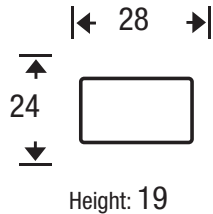

CHAIR 1-1/2

CHAIR

ARMLESS CHAIR

OTTOMAN

OTTOMAN 1-1/2

WEDGE

8-Way
hand tied
Spring Construction

The hallmark in luxury seating.
Limited lifetime warranty.