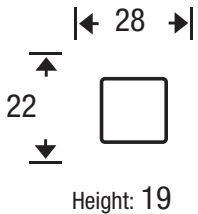

CHAIR 1-1/2

CHAIR

ARMLESS CHAIR

OTTOMAN

OTTOMAN 1-1/2

WEDGE

8-Way
hand tied
Spring Construction

The hallmark in luxury seating.
Limited lifetime warranty.