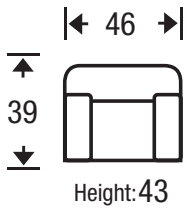

CHAIR 1-1/2

CHAIR

ARMLESS CHAIR

OTTOMAN

OTTOMAN 1-1/2

WEDGE

8-Way
hand tied
Spring Construction

The hallmark in luxury seating.
Limited lifetime warranty.