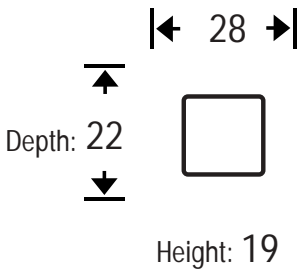

# SCOTTSDALE

---

SOFA

LOVESEAT

CHAIR

CHAIR 1-1/2

OTTOMAN

OTTOMAN 1-1/2