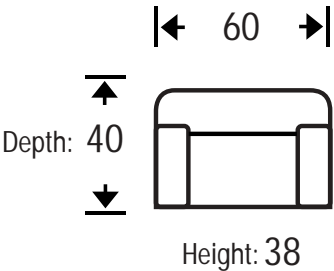

# SCOTTSDALE

---

SOFA

LOVESEAT

CHAIR

CHAIR 1-1/2

OTTOMAN

OTTOMAN 1-1/2